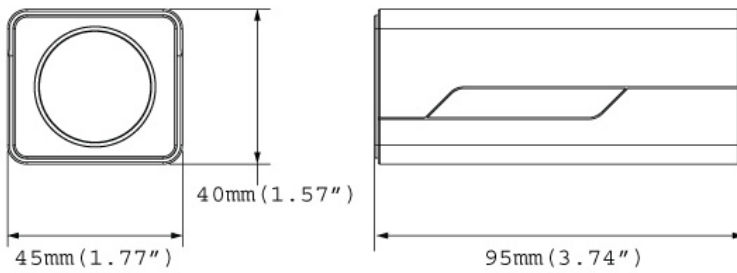

Camera Shift

Overview

Panel

Dimensions

Specifications

Camera	GV-UBX1301-0F	GV-UBX1301-1F	GV-UBX1301-2F
Image Sensor	1/2.5" progressive scan CMOS "		
Picture Elements	1280 (H) x 1024 (V)		
Minimum Illumination	Color	0.15 Lux at F/1.6	
	B/W	0 Lux at F/1.6	
	IR ON		
Shutter Speed	Automatic, Manual (1/5 ~ 1/8000 sec)		
White Balance	Automatic, Manual (2800K ~ 8500K)		
Gain Control	Automatic		
S/N Ratio	50 dB		
BLC	Yes		
Lens			
Megapixel	Yes		
Focal Length	3 mm	4 mm	8 mm
Day/Night	Yes (with removable IR-cut filter)		
Lens Type	Fixed		
Maximum Aperture	F/1.6		
Mount	M12, Pitch 0.5 mm		
Image Format	1/3"		
Operation	Focus	Fixed	
	Zoom	Fixed	
	Iris		
IR LED Quantity	4 IR LEDs		
Max. IR Distance	10 m (32.81 ft.)		
Operation			
Video Compression	H.264, MJPEG		
Video Stream	Dual streams from H.264 and MJPEG		
Frame Rate	30 fps at 1280 x 1024		
	*The frame rate and the performance may vary depending on the number of connections and data bitrates (different scenes).		
Image Setting	Brightness, Contrast, Saturation, Sharpness, Gamma, White Balance, Flicker-less, Image Orientation, Shutter Speed, D/N Sensitivity, Backlight Compensation, WDR, Defog		
Audio Compression	G.711		
Two-way Audio	Yes		
Video Resolution			
Main Stream	4 : 3	1280 x 960, 640 x 480, 320 x 240	
	16 : 9	1280 x 720, 640 x 360, 448 x 252	
	5 : 4	1280 x 1024, 640 x 512, 320 x 256	
Sub Stream	4 : 3	640 x 480, 320 x 240	
	16 : 9	640 x 360, 448 x 252	
	5 : 4	640 x 512, 320 x 256	
Network			
Interface	10/100 Ethernet		
Protocol	HTTP, HTTPS, TCP, UDP, SMTP, FTP, DHCP, NTP, UPnP, DynDNS, 3GPP/ISMA, RTSP, PSIA, SNMP, QoS (DSCP), ONVIF		

Note: Specifications are subject to change without prior notice.

Accessories

Name	Details
	Weight: 130 g (0.29 lb) Dimensions (H x W x D): 43 x 69 x 40 mm (1.69 x 2.72 x 1.57")
GV-PA191 PoE Adapter	
Power Adapter	Power adapters are available in 4 regions: U.S.A., Australia, U.K and Europe.